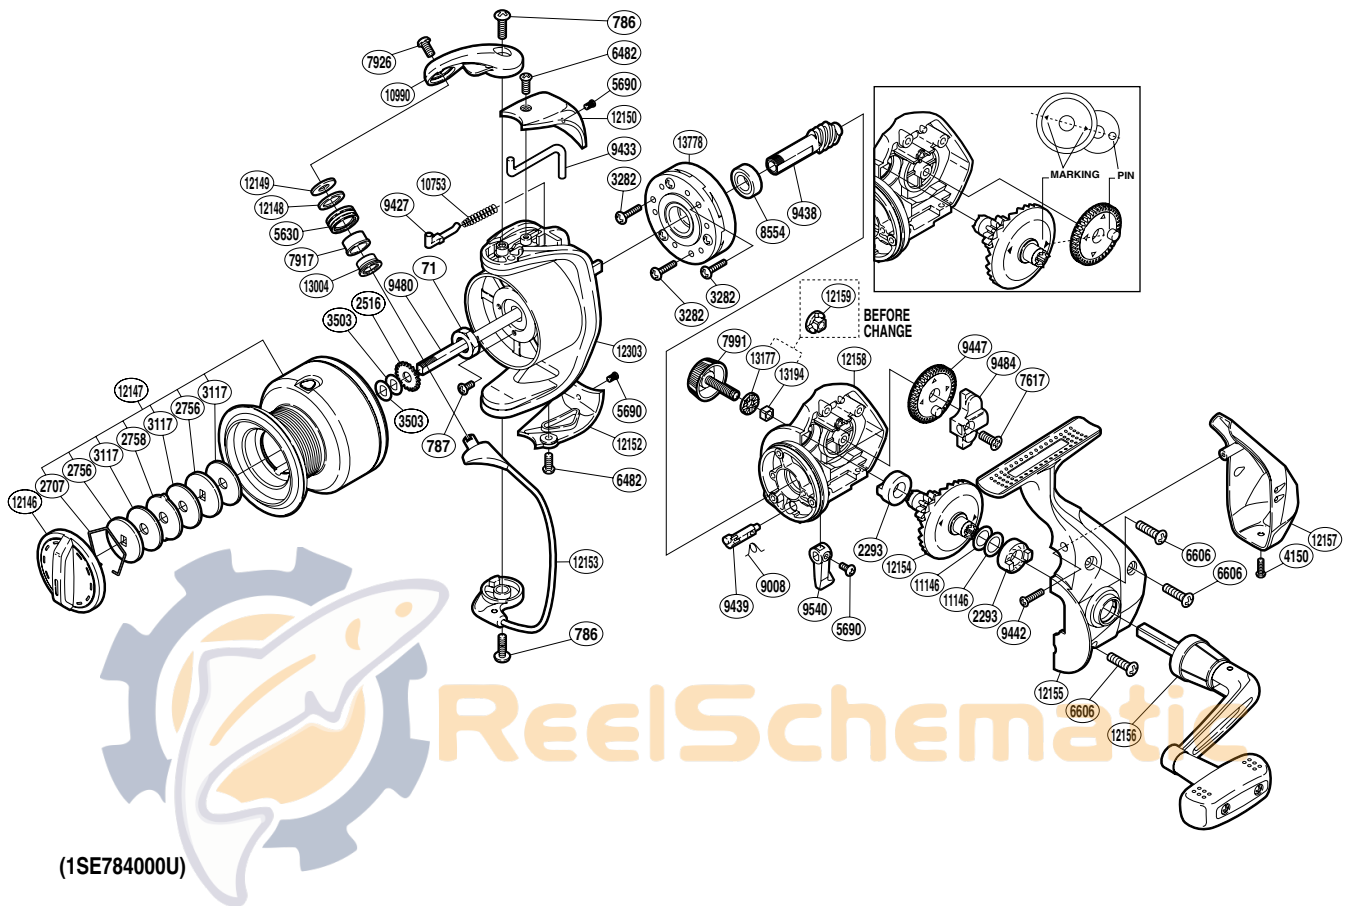

SHIMANO

SOCORRO

SOC-4000F

(1SE784000U)

Part No.	Description	Part No.	Description	Part No.	Description
RD 0071	Rotor Nut	RD 7926	Screw	RD12148	Line Roller Spacer
RD 0786	Screw	RD 7991	Handle Screw Cap	RD12149	Line Roller Washer
RD 0787	Screw	RD 8554	Ball Bearing	RD12150	Bail Spring Cover
RD 2293	Drive Gear Bushing	RD 9008	Anti-Reverse Cam Spring	RD12152	Bail Hold Support Guard
RD 2516	Spool Support	RD 9427	Bail Spring Guide	RD12153	Bail Assembly
RD 2707	Drag Washers Retainer	RD 9433	Bail Trip Lever	RD12154	Drive Gear
RD 2756	Key Washer	RD 9438	Pinion Gear	RD12155	Side Cover
RD 2758	Eared Washer	RD 9439	Anti-Reverse Cam	RD12156	Handle Assembly
RD 3117	Drag Washer	RD 9442	Screw	RD12157	Rear Protector
RD 3282	Screw	RD 9447	Oscillating Gear	RD12158	Body
RD 3503	Spool Washer	RD 9480	Main Shaft	RD12303	Rotor
RD 4150	Screw	RD 9484	Oscillating Slider	RD13004	Line Roller Collar
RD 5630	Line Roller	RD 9540	Anti-Reverse Lever	RD13177	Handle Screw Cap Spacer
RD 5690	Screw	RD10753	Bail Spring	RD13194	Handle Screw Lock
RD 6482	Screw	RD10990	Bail Arm	RD13778	Roller Clutch Assembly
RD 6606	Screw	RD11146	Washer		
RD 7617	Screw	RD12146	Drag Knob		
RD 7917	Line Roller Bushing	RD12147	Spool Assembly	RD12159	Handle Screw Lock Washer (before change)